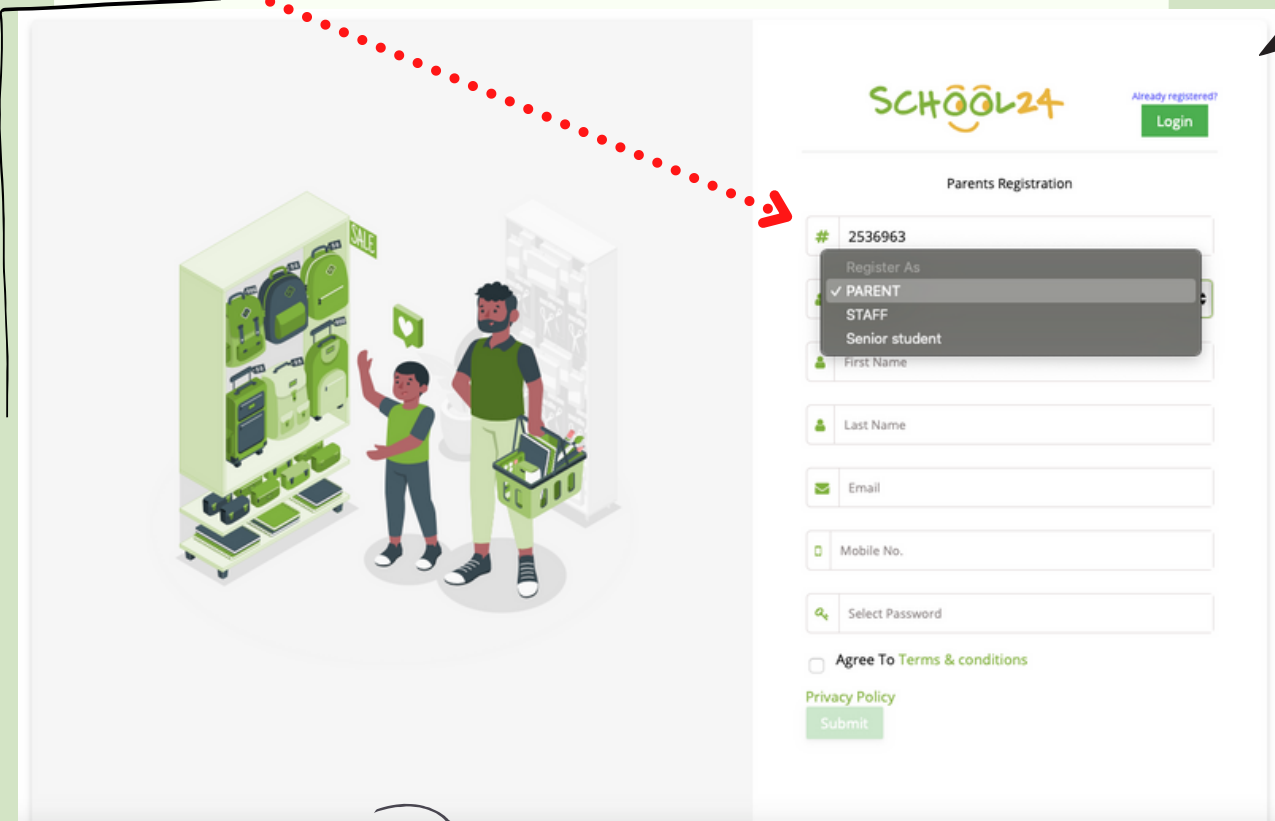

A STEP-BY-STEP LOOK ON HOW TO REGISTER

SCHOOL24

GO TO [HTTPS://WWW.SCHOOL24.NET.AU](https://www.school24.net.au)

CLICK 'LOGIN | REGISTER'

CLICK 'REGISTER NOW'

ENTER REGISTRATION NUMBER '2536963' AND REGISTER AS A PARENT